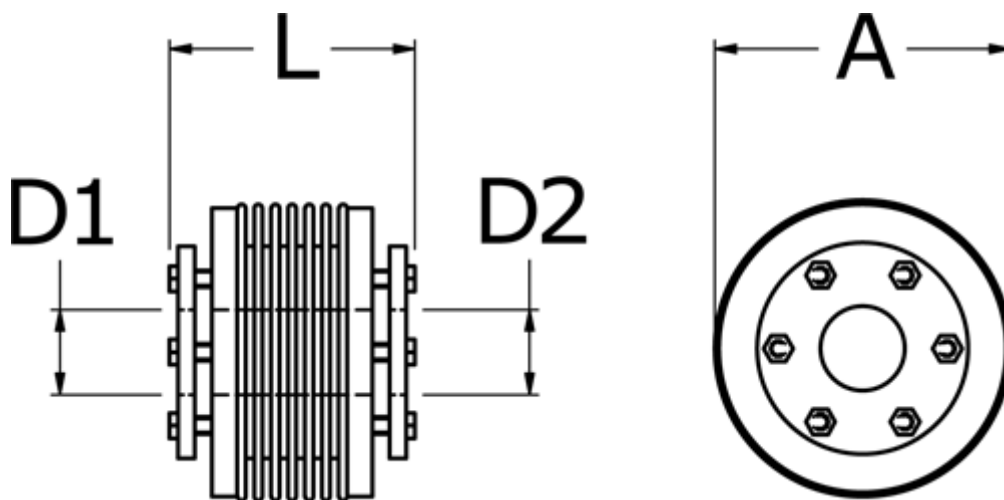

Data Sheet

Article number: 3330500180631616

Description: Bellow coupling type 5 size18
Length 63 mm, bore 16/16 mm

Measures

A	= 47
D1	= 16
D2	= 16
L	= 63
Nom. torque NM (Tkn)	= 18